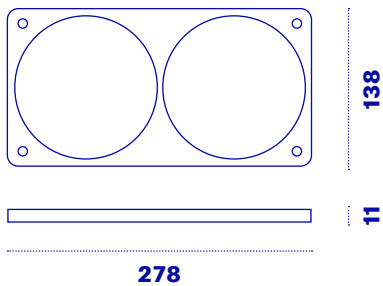

Energy

InDoor

TwoPuck

Supply voltage	12 VDC
Max. current	1,6 A
Use	INDOOR

Code

PUC-2

Power supply included

Turrets