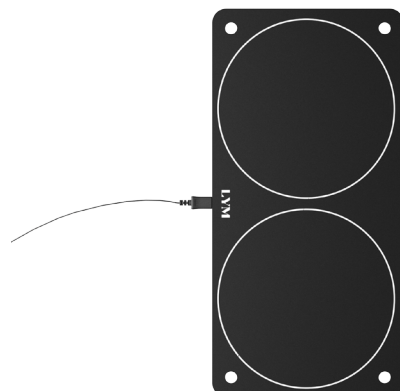

TwoPuck

TwoPuck, multiple wireless charger, recharges the Suro lamp, but also compatible products such as the latest generation smartphones; thanks to the special turrets it is possible to stack several chargers in a safe and stable way, creating different charging shelves in a limited space.

Energy

InDoor

TwoPuck

Supply voltage	12 VDC
Max. current	1,6 A
Use	INDOOR

Code

PUC-2

Power supply included

Turrets

- A 4 turrets
- B 8 screws
- C 4 threaded rods

LYM