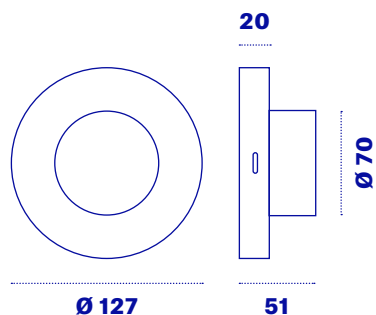

-  **Magnetic fixing**
-  **Light**
-  **Battery**
-  **InDoor**
-  **OutDoor**

Suro Wireless

	Battery life*
Maximum intensity	H 10
medium intensity	H 20
Minimum intensity	H 60
	Battery charge*
from 0 to 100%	H 5
from 0 to 80%	H 2 (8 hours of light)
IP index	IP66
CRI	90
Power	1,8 W
Lumen	300

Light

Battery

InDoor

OutDoor

Suro USB with remotecontrol

	Battery life*
Maximum intensity	H 10
Medium intensity	H 20
Minimum intensity	H 60
	Battery charge*
from 0 to 100%	H 5
from 0 to 80%	H 2 (8 hours of light)
CRI	90
Power	1,8 W
Lumen	300

Magnetic fixing

Light

Battery

InDoor

OutDoor

Suro Wireless with remotecontrol

	Battery life*
Maximum intensity	H 10
Medium intensity	H 20
Minimum intensity	H 60
	Battery charge*
from 0 to 100%	H 5
from 0 to 80%	H 2 (8 hours of light)
IP index	IP66
CRI	90
Power	1,8 W
Lumen	300