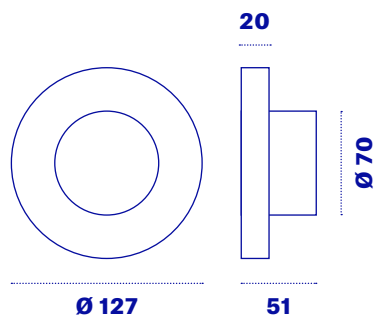

Magnetic fixing

Light

Battery

InDoor

OutDoor

Suro Wireless with remotecontrol

	Battery life*
Maximum intensity	H 10
Medium intensity	H 20
Minimum intensity	H 60
	Battery charge*
from 0 to 100%	H 5
from 0 to 80%	H 2 (8 hours of light)
IP index	IP66
CRI	90
Power	1,8 W
Lumen	300

*indicative

Code	Color	Temperature
SUR-4	Black = N	3000°K = 3K

Wireless charge with the bases Puck, TwoPuck or Puck+. Sold separately.