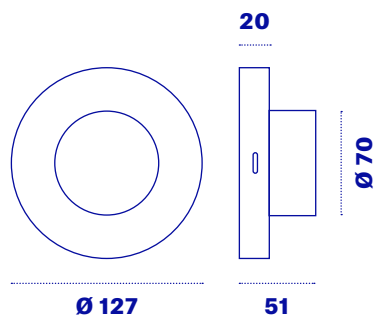

Light

Battery

InDoor

OutDoor

Suro USB

	Battery life*
Maximum intensity	H 10
Medium intensity	H 20
Minimum intensity	H 60
	Battery charge*
from 0 to 100%	H 5
from 0 to 80%	H 2 (8 hours of light)
CRI	90
Power	1,8 W
Lumen	300

-  **Magnetic fixing**
-  **Light**
-  **Battery**
-  **InDoor**
-  **OutDoor**

Suro Wireless

	Battery life*
Maximum intensity	H 10
medium intensity	H 20
Minimum intensity	H 60
	Battery charge*
from 0 to 100%	H 5
from 0 to 80%	H 2 (8 hours of light)
IP index	IP66
CRI	90
Power	1,8 W
Lumen	300