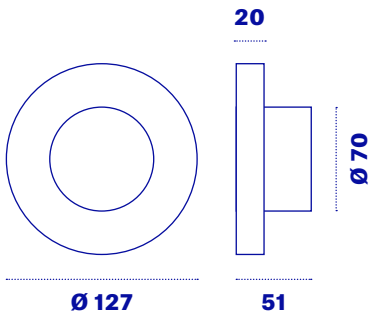

-  **Magnetic fixing**
-  **Light**
-  **Battery**
-  **InDoor**
-  **OutDoor**

Suro Wireless

	Battery life*
Maximum intensity	H 10
medium intensity	H 20
Minimum intensity	H 60
	Battery charge*
from 0 to 100%	H 5
from 0 to 80%	H 2 (8 hours of light)
IP index	IP66
CRI	90
Power	1,8 W
Lumen	300