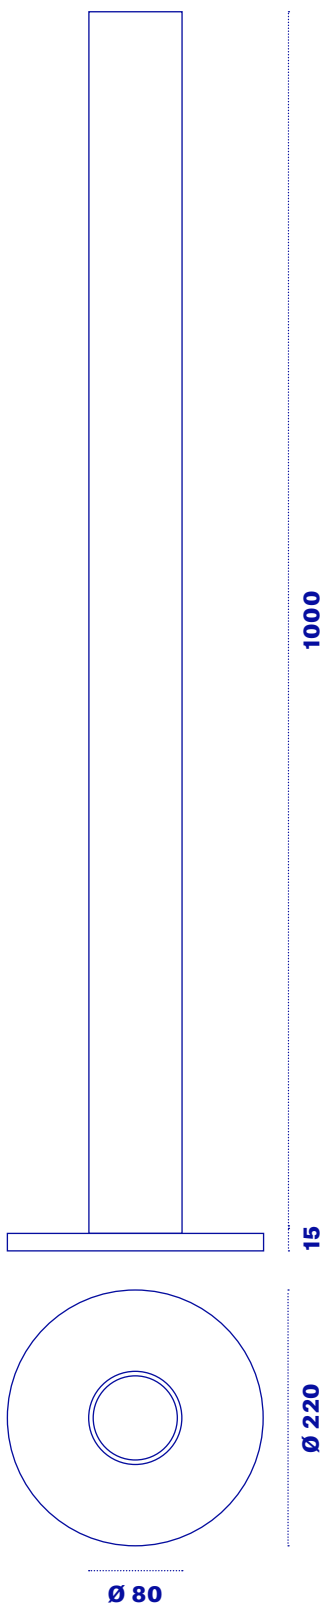

# Spring104

**Spring104 is the plexiglass floorstanding speaker support that can be combined with Suro, equipped with an integrated support base. It allows you to illuminate places where there are no electrical outlets, expressing itself at its best in parks, gardens, terraces and events in general.**

**Light**

**InDoor**

**OutDoor**

**Spring104**

**Use** **INDOOR/OUTDOOR**

**Code** **Color**

**PLX-104** **● Satin**

**LYM**