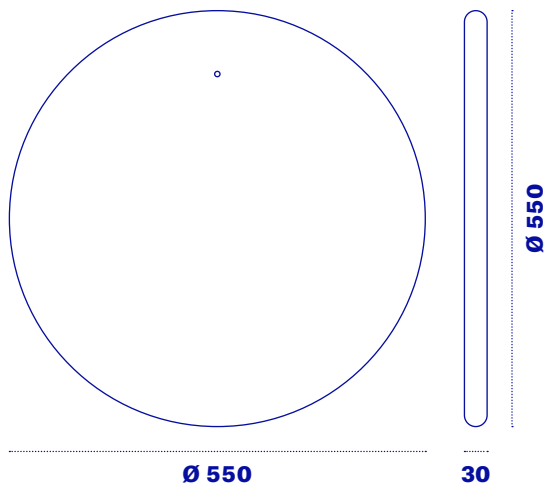

Quadro C55 Wireless

Quadro C55 Wireless is a wireless wall lamp that can be installed on any surface using a simple fixing kit (supplied). Its 55 cm diameter monobloc metal body can be customized with dedicated accessories or with any magnetic object and the wireless lamps from the Architectural collection, or compatible smartphones, can be powered by the wireless charging station.

Light

Energy

InDoor

Quadro C55 Wireless

Charging station	1	
Supply voltage	230 VAC	
Max. current	0,25 A	
Use	INDOOR	
Side button	ON/OFF and Dimmer	
	2700K	3000K
Power	12,5 W	12,5 W
Lumen	1100	1200

Code	Color	Temperature
Q55W-	Black = N	2700°K = 2K 3000°K = 3K