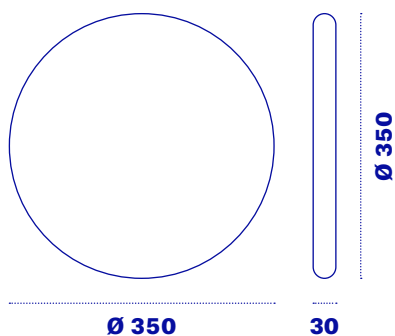

# Quadro C35

Quadro C35 is a wall lamp that can be installed on any type of wall using a simple fixing kit (supplied). Its 35 cm diameter monobloc metal body can be customized with dedicated accessories or with any magnetic object.

## Quadro C35

<b>Supply voltage</b>	<b>230 VAC</b>	
<b>Max. current</b>	<b>0,1 A</b>	
<b>Use</b>	<b>INDOOR</b>	
	<b>2700K</b>	<b>3000K</b>
<b>Power</b>	<b>6,75 W</b>	<b>6,75 W</b>
<b>Lumen</b>	<b>600</b>	<b>640</b>