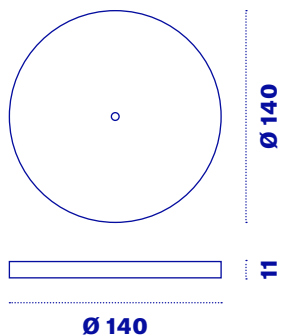

Puck

Puck, wireless charger, is a device with a compact and versatile design, available in black with a matte finish. In addition to recharging the Suro wireless lamp, it can also recharge products compatible with wireless technology, such as the latest generation smartphones.

Energy

InDoor

Puck

Supply voltage	5 VDC
Max. current	1,5 A
Use	INDOOR

Code

PUC-1

Power supply included