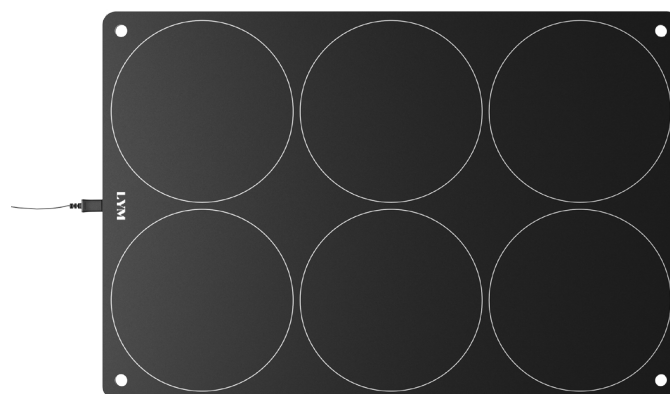

Puck+

Puck+, multiple wireless charger, recharges the Suro lamp, but also compatible products such as latest generation smartphones; thanks to the special turrets it is possible to stack several chargers in a safe and stable way, creating different charging shelves in a limited space.

Energy

InDoor