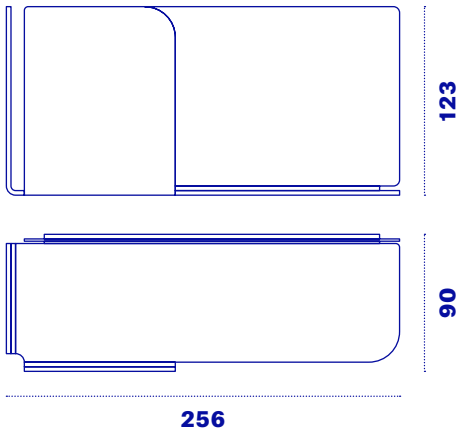

Menso-lino

Menso-lino is the magnetic shelf that can be combined with any model from the Quadri collection. Maximizes the versatility of the System, creating a convenient shelf in which to place small books and objects.

Magnetic fixing

InDoor

Menso-lino

Use	INDOOR
Code	Color
MEN-B	○ White
MEN-N	● Black
MEN-4	● Greige*
MEN-6	● Coral*
MEN-8	● Sky*

*while stocks last, request availability.