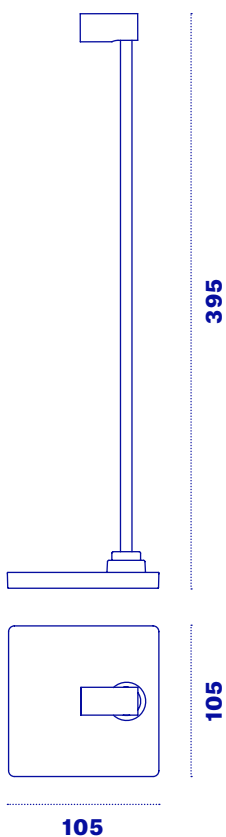

Halley S100

Halley S100 is a square base LED lamp characterized by an adjustable styled spotlight 40 cm long, ideal for illuminating objects or works. The lamp can be installed using the Contatto fixing and power supply kit, or, in the wireless version, using the K-Wireless panel.

-  **Magnetic fixing**
-  **Light**
-  **InDoor**

Halley S100

Supply voltage	12 VDC
Max. current	2 A
Technology	LED
Temperature	<input checked="" type="radio"/> 3000K <input type="radio"/> 4000K
Optic	25°
CRI	90
Use	INDOOR