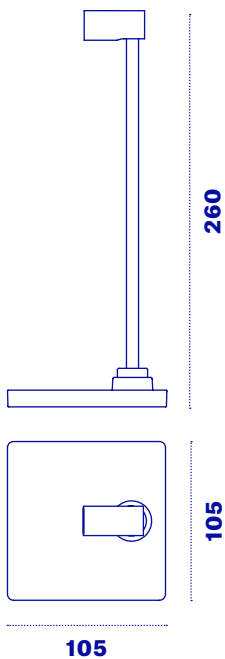

Halley S100 Corta

Halley S100 Corta (short) is a square base LED lamp characterized by a 26 cm long adjustable styled spotlight, ideal for illuminating objects or works. The lamp can be installed using the Contatto fixing and power supply kit, or, in the wireless version, using the K-Wireless panel.

-  **Magnetic fixing**
-  **Light**
-  **InDoor**

Halley S100 Corta (short)

Supply voltage	12 VDC
Max. current	2 A
Technology	LED
Temperature	<input checked="" type="radio"/> 3000K <input type="radio"/> 4000K
Optic	25°
CRI	90
Use	INDOOR