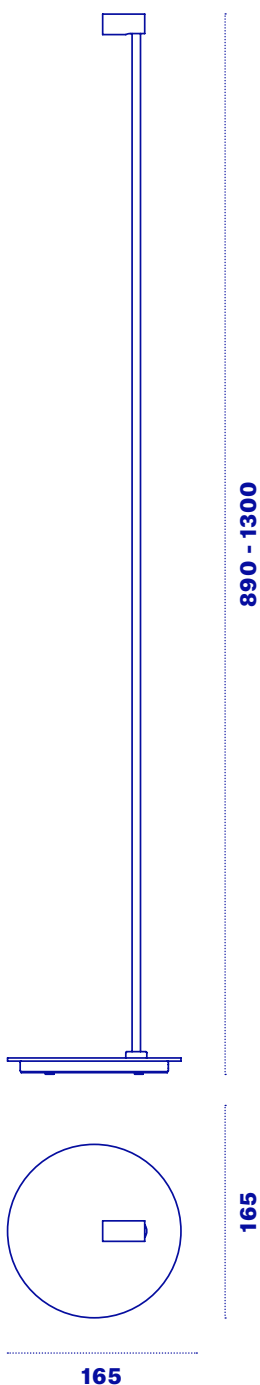

# Halley Floor

Halley Floor introduces the new half-floor lamp concept. A minimal lamp suitable for any type of environment, it emits a 25° beam of light from its adjustable projector. The switching on and off work via touch control, positioned on the entire surface of the lamp. Ideal as an armchair-side, sofa-side and bed-side lamp.

Light

InDoor

## Halley Floor

<b>Technology</b>	<b>LED</b>
<b>Temperature</b>	<b>3000K</b>
<b>Optic</b>	<b>25°</b>
<b>CRI</b>	<b>90</b>
<b>Use</b>	<b>INDOOR</b>
<b>Power</b>	<b>3 W</b>
<b>Lumen</b>	<b>300</b>
<b>Touch control</b>	<b>Yes</b>

## USB

<b>Supply voltage</b>	<b>5 V</b>
<b>Max. current</b>	<b>1 A</b>
<b>Cable length</b>	<b>200 cm</b>

<b>Code</b>	<b>Color</b>	<b>Temperature</b>	<b>Height</b>
<b>HAL-F</b>	White = <b>B</b> Black = <b>N</b>	3000°K = <b>3K</b>	90cm = <b>09</b> 130cm = <b>13</b>