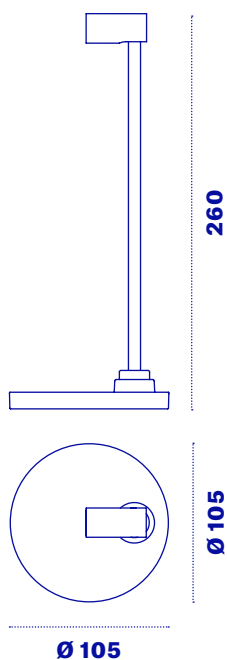

# Halley Table Corta

Halley Table Corta (short) is a table lamp with built-in USB cable, ideal both as a bedside lamp and as a desk lamp. The low height of the rod makes it a discreet but at the same time extremely functional lamp.

## Halley Table Corta

Technology	LED
Temperature	3000K
Optic	25°
CRI	90
Use	INDOOR
Power	3 W
Lumen	300
Touch control	Yes

## USB

Supply voltage	5 V
Max. current	1 A
Cable length	100 cm

Code	Color	Temperature
HAL-TC	White = B	3000°K = 3K
	Black = N	