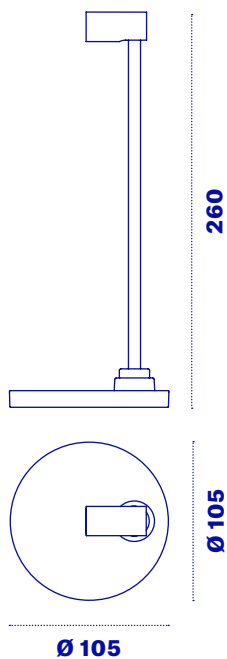

Halley C100 Corta

Halley C100 Corta (short) is a LED lamp with a circular base characterized by a 26 cm long adjustable styled spotlight, ideal for illuminating objects or works. The lamp can be installed using the Contatto fixing and power supply kit, or, in the wireless version, using the K-Wireless panel.

-  **Magnetic fixing**
-  **Light**
-  **InDoor**

Halley S100 Corta (short)

Supply voltage	12 VDC
Max. current	2 A
Technology	LED
Temperature	<input checked="" type="radio"/> 3000K <input type="radio"/> 4000K
Optic	25°
CRI	90
Use	INDOOR