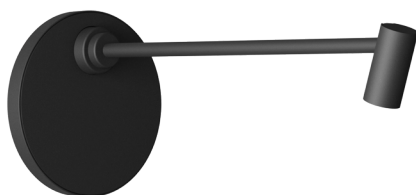

Halley C100 Corta

Halley C100 Corta (short) is a LED lamp with a circular base characterized by a 26 cm long adjustable styled spotlight, ideal for illuminating objects or works. The lamp can be installed using the Contatto fixing and power supply kit, or, in the wireless version, using the K-Wireless panel.

-  **Magnetic fixing**
-  **Light**
-  **InDoor**

Halley S100 Corta (short)

Supply voltage	12 VDC
Max. current	2 A
Technology	LED
Temperature	<input checked="" type="radio"/> 3000K <input type="radio"/> 4000K
Optic	25°
CRI	90
Use	INDOOR

Contatto version (page 60)	<input checked="" type="radio"/> 3000K	<input type="radio"/> 4000K
Power	3 W	3 W
Lumen	300	320
Touch control	Yes	Yes

Wireless version (from page 61)	<input checked="" type="radio"/> 3000K	<input type="radio"/> 4000K
Power	3 W	3 W
Lumen	300	320