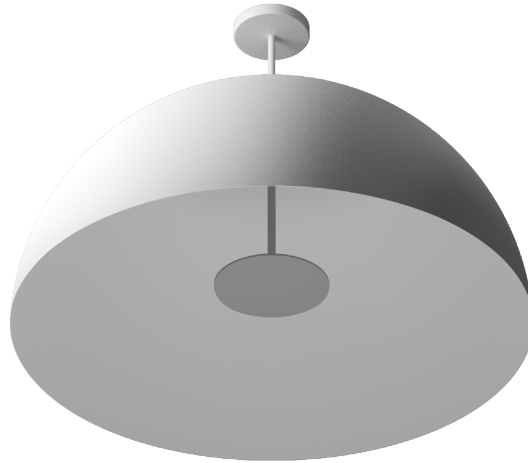

Già 80

Già, in its 60 and 80 cm diameter versions, it reinterprets the classic hemisphere in a contemporary key. A turned metal shell is supported by a rigid rod that can be adjusted to size on site without threading. A LED light source positioned inside the central metal disc emits over 3700 Lumens towards the inside of the hemisphere, producing a comfortable indirect light.

Light

InDoor

1125 max

Ø 800

Già 80

Supply voltage	230 VAC
Max. current	0,2 A
Use	INDOOR
Temperature	● 3000 K
Power	28 W
Lumen	4000

Code	Color	Temperatur
GA8-	White = B Bronze = BZ Copperbronze = BR Natural iron = FN	3000°K = 3K

Dimmable via Triac dimmer (not included).

LYM