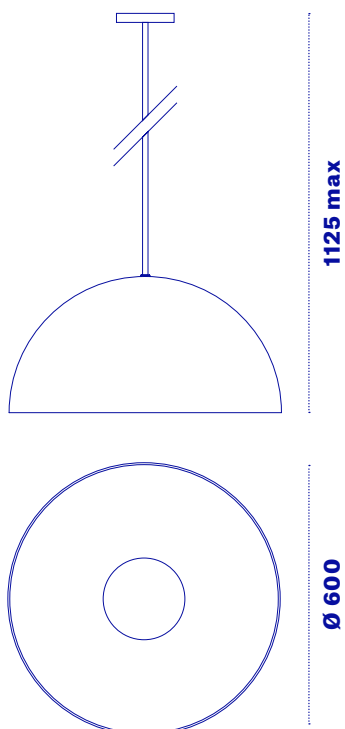

Già 60

Già, in its 60 and 80 cm diameter versions, it reinterprets the classic hemisphere in a contemporary key. A turned metal shell is supported by a rigid rod that can be adjusted to size on site without threading. A LED light source positioned inside the central metal disc emits over 3700 Lumens towards the inside of the hemisphere, producing a comfortable indirect light.

Light

InDoor

Già 60

Supply voltage	230 VAC
Max. current	0,2 A
Use	INDOOR
Temperature	3000 K
Power	28 W
Lumen	4000

Code	Color	Temperature
GA6-	White = B Bronze = BZ Copperbronze = BR Natural iron = FN	3000°K = 3K