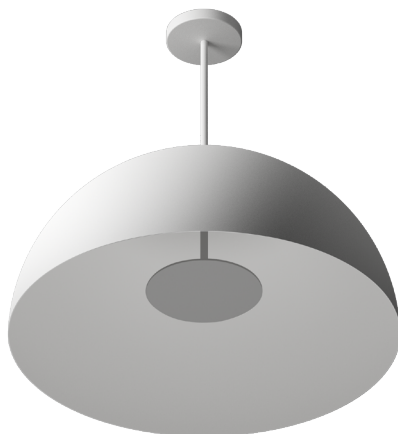

Già 60

Già, in its 60 and 80 cm diameter versions, it reinterprets the classic hemisphere in a contemporary key. A turned metal shell is supported by a rigid rod that can be adjusted to size on site without threading. A LED light source positioned inside the central metal disc emits over 3700 Lumens towards the inside of the hemisphere, producing a comfortable indirect light.

Light

InDoor

Già 60

Supply voltage	230 VAC
Max. current	0,2 A
Use	INDOOR
Temperature	3000 K
Power	28 W
Lumen	4000

Code	Color	Temperature
GA6-	White = B Bronze = BZ Copperbronze = BR Natural iron = FN	3000°K = 3K

Dimmable via Triac dimmer (not included).