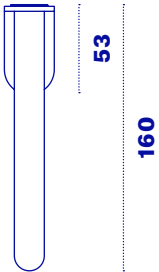

Flò

Flò is an elegant glass cruet supported by a magnetic support, which can be combined with any model from the Quadri collection. Essential and versatile, Flò can be used as a flower holder or as a room fragrance.

Magnetic
fixing

InDoor

33

Flò

| Use | INDOOR |
|-----|--------|
|-----|--------|

| Code | Color |
|------|-------|
|------|-------|

| | |
|-------|---------|
| FLO-B | ○ White |
|-------|---------|

| | |
|-------|---------|
| FLO-N | ● Black |
|-------|---------|