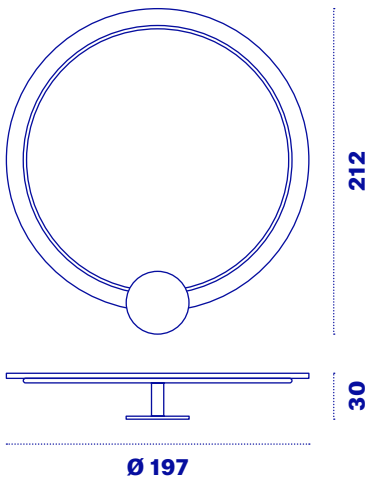

Brame

Brame is the magnetic mirror that can be combined with any model of the Quadri collection. Its use enriches the bathroom, bedroom or any other room.

Magnetic
fixing

InDoor

Brame

Uso	INDOOR
-----	--------

Code	Color
------	-------

BRA-B	○ White
-------	---------

BRA-N	● Black
-------	---------

BRA-4	● Greige*
-------	-----------

BRA-6	● Coral*
-------	----------

BRA-7	● Pink*
-------	---------

BRA-8	● Sky*
-------	--------