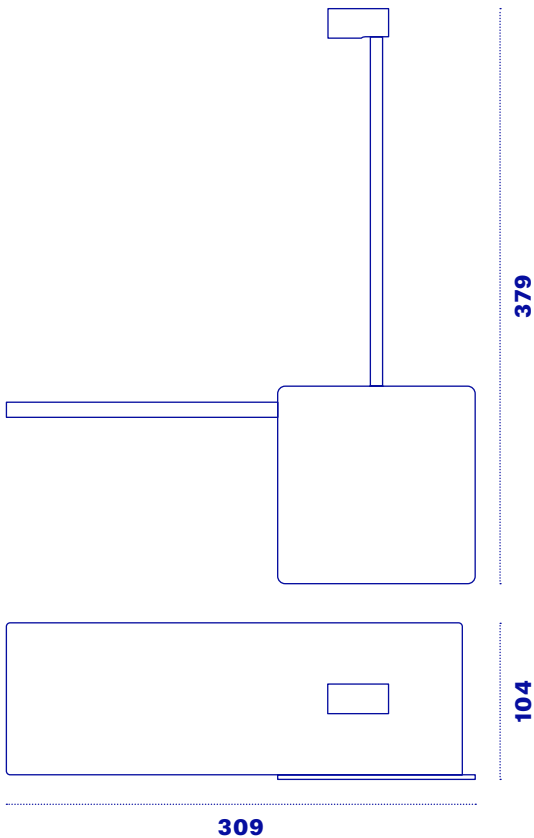

# Biga S

Biga is a wall lamp consisting of an adjustable LED spotlight, a shelf equipped with wireless charging technology and a button combined with a USB socket. A functional complement ideal for bedside installations, especially in the hotel segment, and can be customized on request in terms of shape, color and finish.

Energy

Light

InDoor

LEFT  
(BIG-SNN3KSX)

Code	Structure	Plate	Temperature	Side
<b>BIG-S</b>	White = <b>B</b> Black = <b>N</b>	White = <b>B</b> Black = <b>N</b> Bronze = <b>BZ</b> Copperbronze = <b>BR</b> Octane = <b>OT</b> Green-gold = <b>VO</b> RAL = <b>R*</b>	3000°K = <b>3K</b>	Right = <b>DX</b> Left = <b>SX</b>