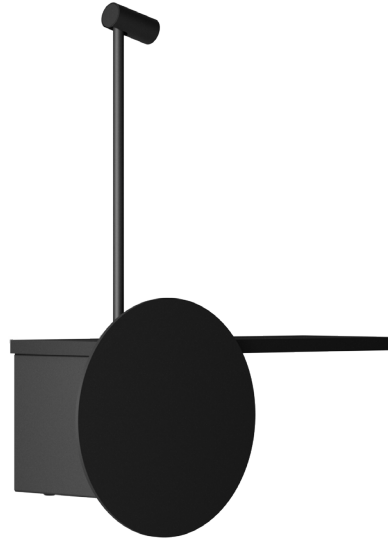

Biga C

Biga is a wall lamp consisting of an adjustable LED spotlight, a shelf equipped with wireless charging technology and a button combined with a USB socket. A functional complement ideal for bedside installations, especially in the hotel segment, and can be customized on request in terms of shape, color and finish.

Energy

Light

InDoor

LEFT
(BIG-CNN3KSX)

Biga C

Technology	LED
Temperature	3000K
Lumen	120
Optic	25°
CRI	90
Power	1 W
Use	INDOOR
Dimmer	INTEGRATED WITH ON BOARD BUTTON
Supply voltage	110/230 VAC - 0,9 A
Wireless charger	5 W
USB port	5 W

Code	Structure	Plate	Temperature	Side
BIG-C	White = B Black = N	White = B Black = N Bronze = BZ Copperbronze = BR Octane = OT Green-gold = VO RAL = R*	3000°K = 3K	Right = DX Left = SX