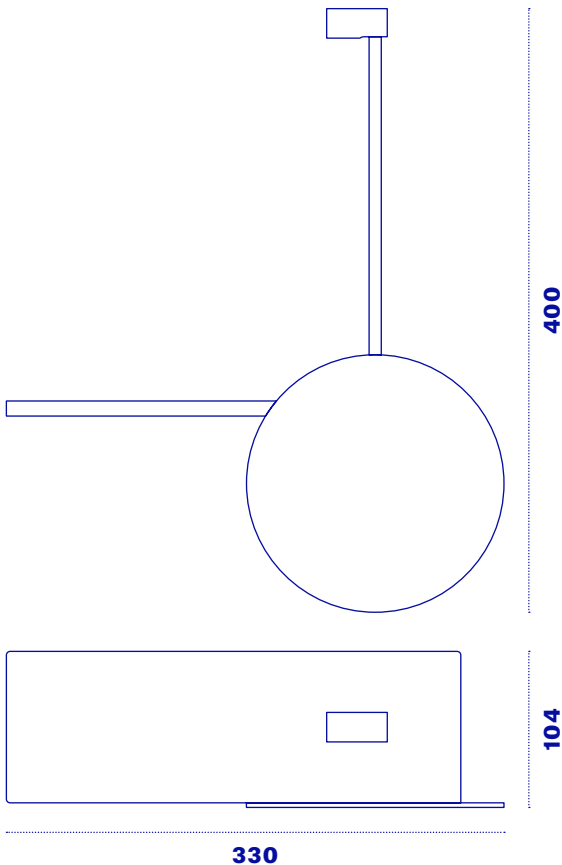

Biga C

Biga is a wall lamp consisting of an adjustable LED spotlight, a shelf equipped with wireless charging technology and a button combined with a USB socket. A functional complement ideal for bedside installations, especially in the hotel segment, and can be customized on request in terms of shape, color and finish.

Energy

Light

InDoor

LEFT
(BIG-CNN3KSX)

Biga C

Technology	LED
Temperature	3000K
Lumen	120
Optic	25°
CRI	90
Power	1 W
Use	INDOOR
Dimmer	INTEGRATED WITH ON BOARD BUTTON
Supply voltage	110/230 VAC - 0,9 A
Wireless charger	5 W
USB port	5 W

Code	Structure	Plate	Temperature	Side
BIG-C	White = B Black = N	White = B Black = N Bronze = BZ Copperbronze = BR Octane = OT Green-gold = VO RAL = R*	3000°K = 3K	Right = DX Left = SX