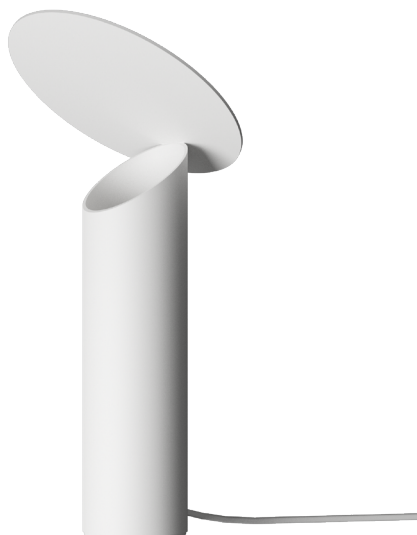

# Bambù

Bambù is characterized by its geometric and essential shapes, a hollow metal cylinder leaves room for the power supply system and a GU10 LED bulb (included) which emits light towards the inclined plate creating a pleasant indirect light suitable for bedside tables, sideboards and coffee tables. Supplied with 1 meter long cable equipped with plug and a switch for on and off.

Light

InDoor

## Bambù

Supply voltage	230 V
Max current	0,04 A
Use	INDOOR
Light source	GU10 BULB (included)
Cable lenght	100 cm

	● 2700K	● 3000K
Power	4,6 W	4,6 W
Lumen	395	410

Code	Color	Temperature
BAM-	White = B Bronze = BZ Copperbronze = BR	2700°K = 2K 3000°K = 3K