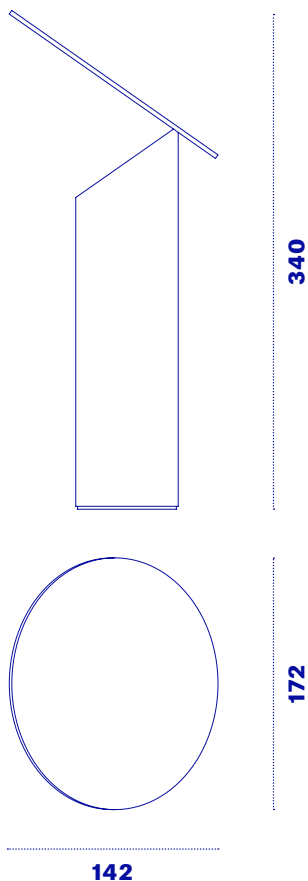

# Bambù

Bambù is characterized by its geometric and essential shapes, a hollow metal cylinder leaves room for the power supply system and a GU10 LED bulb (included) which emits light towards the inclined plate creating a pleasant indirect light suitable for bedside tables, sideboards and coffee tables. Supplied with 1 meter long cable equipped with plug and a switch for on and off.

## Bambù

Supply voltage	230 V
Max current	0,04 A
Use	INDOOR
Light source	GU10 BULB (included)
Cable lenght	100 cm

	● 2700K	● 3000K
Power	4,6 W	4,6 W
Lumen	395	410

Code	Color	Temperature
BAM-	White = B Bronze = BZ Copperbronze = BR	2700°K = 2K 3000°K = 3K