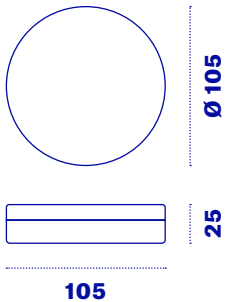

Antares C100

Antares C100 is a round-shaped LED lamp which, thanks to its opal, emits a very pleasant diffused front and side light. The lamp can be installed using the Contatto fixing and power supply kit, or, in the wireless version, using the K-Wireless panel.

Magnetic fixing

Light

InDoor

Antares C100

Supply voltage	12 VDC
Max. current	2 A
Technology	LED
Temperature	● 3000K ○ 4000K
Optic	DIFFUSED
CRI	90
Use	INDOOR

Contatto version (page 60)	● 3000K	○ 4000K
Power	7 W	7W
Lumen	1050	1150

Wireless version (from page 61)	● 3000K	○ 4000K
Power	3 W	3 W
Lumen	480	510

Code	Color	Temperature	Installation
ATS-C	White = B	3000°K = 3K	Contatto = C
	Black = N	4000°K = 4K	Wireless = W