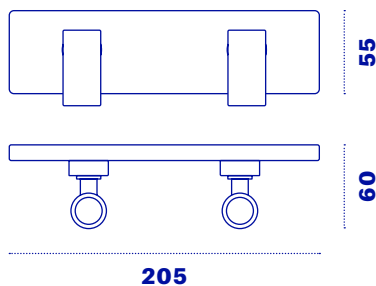

Vega R200

Vega R200 is a rectangular lamp characterized by two directional LED projectors ideal for creating limited scenarios. The lamp can be installed using the Contatto fixing and power supply kit, or, in the wireless version, using the K-Wireless panel.

Magnetic fixing

Light

InDoor

Vega R200

Technology	LED
Temperature	● 3000K ○ 4000K
Optic	POINTED
CRI	90
Use	INDOOR

Contatto version (see page 110)	● 3000K	○ 4000K
Power	7,5 W	7,5 W
Lumen	800	840
Touch control	Yes	Yes

Wireless version (see page 112)	● 3000K	○ 4000K
Power	3,5 W	3,5 W
Lumen	440	470

Code	Color	Temperature	Optic	Installation
VEG-R	White = B	3000°K = 3K	10° = 1	Contatto = C
	Black = N	4000°K = 4K	30° = 3	Wireless = W