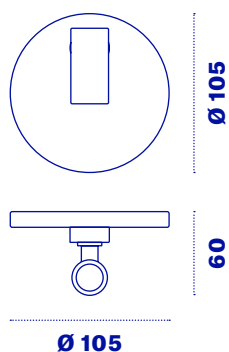

Vega C100

Vega C100 is a circular lamp characterized by a directional LED projector ideal for creating limited scenarios. The lamp can be installed using the Contatto fixing and power supply kit, or, in the wireless version, using the K-Wireless panel.

Magnetic fixing

Light

InDoor

Vega C100

Technology	LED
Temperature	● 3000K ○ 4000K
Optic	POINTED
CRI	90
Use	INDOOR

Contatto version (see page 110)	● 3000K	○ 4000K
Power	3,75 W	3,75 W
Lumen	400	420
Touch control	Yes	Yes

Wireless version (see page 112)	● 3000K	○ 4000K
Power	3 W	3 W
Lumen	330	350

Code	Color	Temperature	Optic	Installation
VEG-C	White = B	3000°K = 3K	10° = 1	Contatto = C
	Black = N	4000°K = 4K	30° = 3	Wireless = W