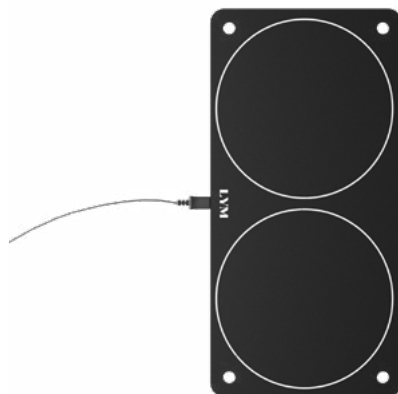

TwoPuck

TwoPuck, multiple wireless charger, recharges the Suro lamp, but also compatible products such as the latest generation smartphones; thanks to the special turrets it is possible to stack several chargers in a safe and stable way, creating different charging shelves in a limited space.

Energy

InDoor

TwoPuck

Supply voltage 12 VDC

Input 1,6 A

Use INDOOR

Code

PUC-2

Power supply included

Turrets

Code

TOW

- Ⓐ 4 turrets
- Ⓑ 8 screws
- Ⓒ 4 threaded rods