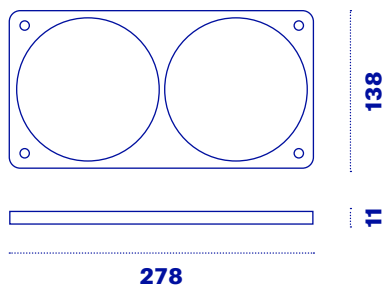

Energy

InDoor

TwoPuck

Supply voltage 12 VDC

Input 1,6 A

Use INDOOR

Code

PUC-2

Power supply included

Turrets

Code

TOW

- Ⓐ 4 turrets
- Ⓑ 8 screws
- Ⓒ 4 threaded rods