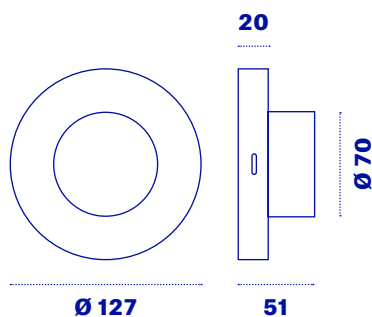

-  **Magnetic fixing**
-  **Light**
-  **Battery**
-  **InDoor**
-  **OutDoor**

Suro Wireless

	Battery life*
Maximum intensity	H 10
Medium intensity	H 20
Minimum intensity	H 60
	Battery charge*
from 0 to 100%	H 5
from 0 to 80%	H 2 (8 hours of light)
IP Index	IP66
CRI	90
Power	1,8 W

Light

Battery

InDoor

OutDoor

Suro USB with remote control

	Battery life*
Maximum intensity	H 10
Medium intensity	H 20
Minimum intensity	H 60
	Battery charge*
from 0 to 100%	H 5
from 0 to 80%	H 2 (8 hours of light)
CRI	90
Power	1,8 W

Magnetic fixing

Light

Battery

InDoor

OutDoor

Suro Wireless with remote control

	Battery life*
Maximum intensity	H 10
Medium intensity	H 20
Minimum intensity	H 60
	Battery charge*
from 0 to 100%	H 5
from 0 to 80%	H 2 (8 hours of light)
IP Index	IP66
CRI	90
Power	1,8 W