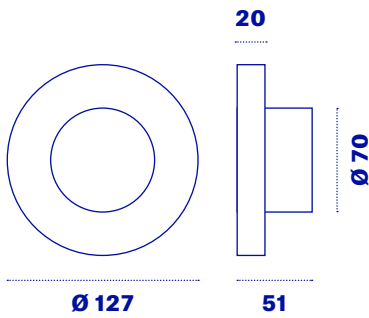

-  **Magnetic fixing**
-  **Light**
-  **Battery**
-  **InDoor**
-  **OutDoor**

Suro Wireless

	Battery life*
Maximum intensity	H 10
Medium intensity	H 20
Minimum intensity	H 60
	Battery charge*
from 0 to 100%	H 5
from 0 to 80%	H 2 (8 hours of light)
IP Index	IP66
CRI	90
Power	1,8 W