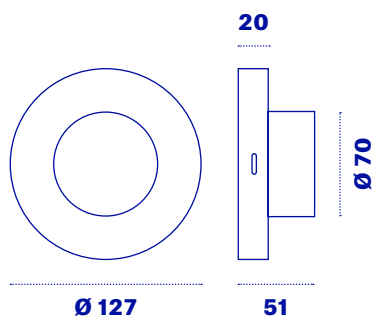

Light

Battery

InDoor

OutDoor

Suro USB

	Battery life*
Maximum intensity	H 10
Medium intensity	H 20
Minimum intensity	H 60
	Battery charge*
from 0 to 100%	H 5
from 0 to 80%	H 2 (8 hours of light)
CRI	90
Power	1,8 W

-  **Magnetic fixing**
-  **Light**
-  **Battery**
-  **InDoor**
-  **OutDoor**

Suro Wireless

	Battery life*
Maximum intensity	H 10
Medium intensity	H 20
Minimum intensity	H 60
	Battery charge*
from 0 to 100%	H 5
from 0 to 80%	H 2 (8 hours of light)
IP Index	IP66
CRI	90
Power	1,8 W