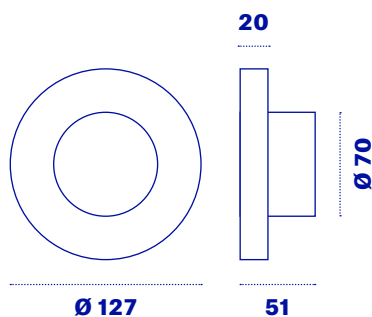

Magnetic fixing

Light

Battery

InDoor

OutDoor

Suro Wireless with remote control

	Battery life*
Maximum intensity	H 10
Medium intensity	H 20
Minimum intensity	H 60
	Battery charge*
from 0 to 100%	H 5
from 0 to 80%	H 2 (8 hours of light)
IP Index	IP66
CRI	90
Power	1,8 W

*indicative

Code	Color	Temperature
SUR-4	Black = N	2700°K = 2K 3000°K = 3K

Remote control

RAD

Charge with Puck, TwoPuck e Puck+ (pages 50 to 52) sold separately.