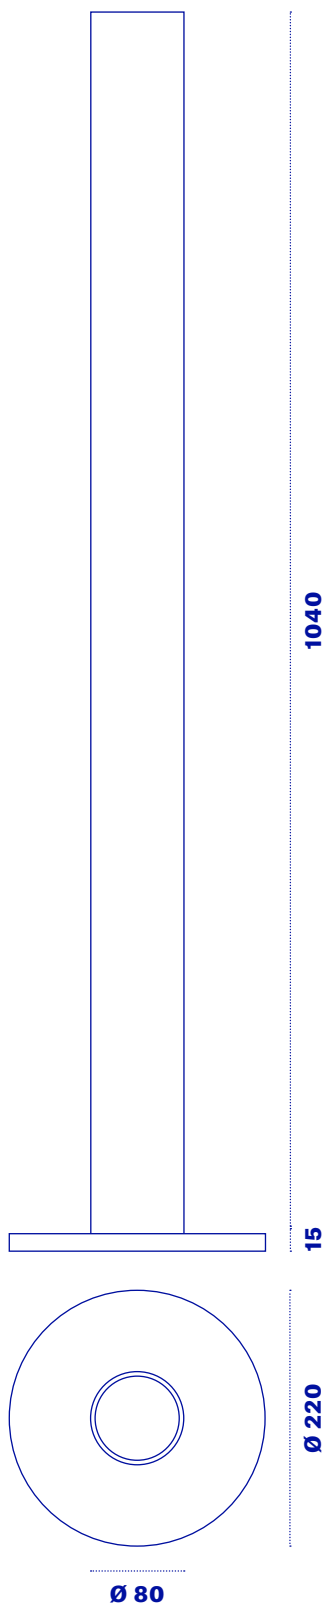

# Spring104

Spring104 is the plexiglass floorstanding speaker support that can be combined with Suro, equipped with an integrated support base. It allows you to illuminate places where there are no electrical outlets, expressing itself at its best in parks, gardens, terraces and events in general.

Light

InDoor

OutDoor

## Spring104

Use	INDOOR/OUTDOOR
-----	----------------

Code	Color
PLX-104	● Satin