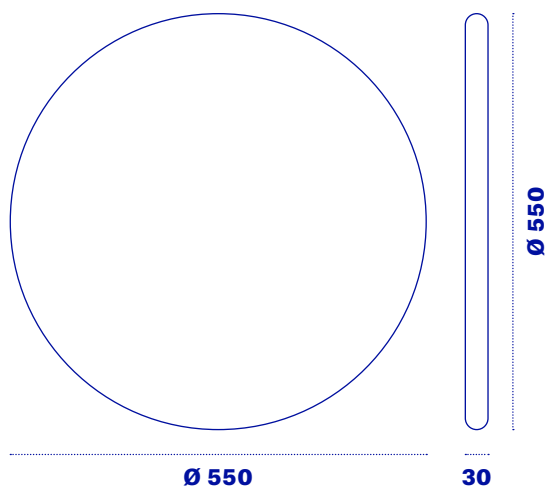

Quadro C55

Quadro C55 is a wall lamp that can be installed on any type of wall using a simple fixing kit (supplied). Its 55 cm diameter monobloc metal body can be customized with dedicated accessories or with any magnetic object.

Light

InDoor

Quadro C55

Supply voltage	230 VAC	
Input	0,1 A	
Use	INDOOR	
	2700K	3000K
Power	12,5 W	12,5 W
Lumen	1100	1200

Code	Color	Temperature	Optional*
Q55-	White = B	2700°K = 2K 3000°K = 3K	Non dimmable = N Dimmable = D
	Black = N		
	Sage = 3		
	Greige = 4		
	Saffron = 5		
	Coral = 6		
	Powder pink = 7		
	Sky = 8		
	Iron = MF		
	Pewter = MP		
	Bronze = MB		
Brass = MO			