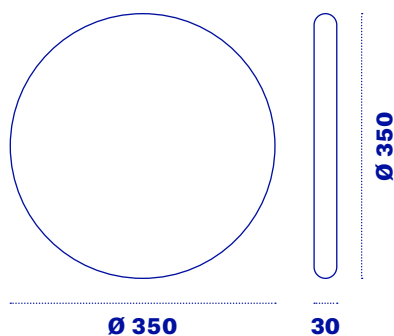

Quadro C35

Quadro C35 is a wall lamp that can be installed on any type of wall using a simple fixing kit (supplied). Its 35 cm diameter monobloc metal body can be customized with dedicated accessories or with any magnetic object.

Light

InDoor

Quadro C35

Supply voltage	230 VAC	
Input	0,1 A	
Use	INDOOR	
	2700K	3000K
Power	6,75 W	6,75 W
Lumen	600	640

Code	Color	Temperature	Optional*
Q35-	White = B	2700°K = 2K 3000°K = 3K	Non dimmable = N Dimmable = D
	Black = N		
	Sage = 3		
	Greige = 4		
	Saffron = 5		
	Coral = 6		
	Powder pink = 7		
	Sky = 8		
	Iron = MF		
	Pewter = MP		
	Bronze = MB		
	Brass = MO		