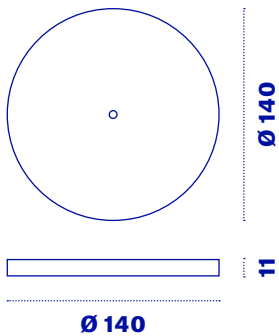

Puck

Puck, wireless charger, is a device with a compact and versatile design, available in black with a matte finish. In addition to recharging the Suro wireless lamp, it can also recharge products compatible with wireless technology, such as the latest generation smartphones.

Energy

InDoor

Puck

Supply voltage	5 VDC
Input	1,5 A
Use	INDOOR

Code

PUC-1

Power supply included