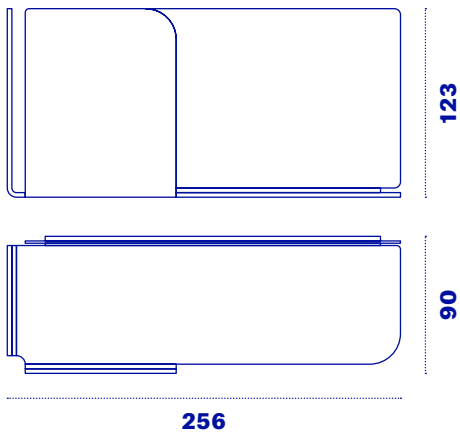

Menso-lino

Menso-lino is the magnetic shelf that can be combined with any model from the Quadri collection. Maximizes the versatility of the System, creating a convenient shelf in which to place small books and objects.

Magnetic fixing

InDoor

Menso-lino

Use	INDOOR
Code	Color
MEN-B	○ White
MEN-N	● Black
MEN-3	● Sage
MEN-4	● Greige
MEN-5	● Saffron
MEN-6	● Coral
MEN-7	● Powder pink
MEN-8	● Sky