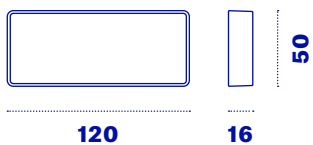

Magno

Magno is an accessory equipped with internal magnets that, once positioned below the light indicator of one of the Quadri wireless, supports different smartphone models, that are recharged by the Quadro itself, if compatible.

Magnetic fixing

InDoor

Magno

Use	INDOOR
Code	Color
SUP-B	○ White
SUP-N	● Black
SUP-3	● Sage
SUP-4	● Greige
SUP-5	● Saffron
SUP-6	● Coral
SUP-7	● Powder pink
SUP-8	● Sky