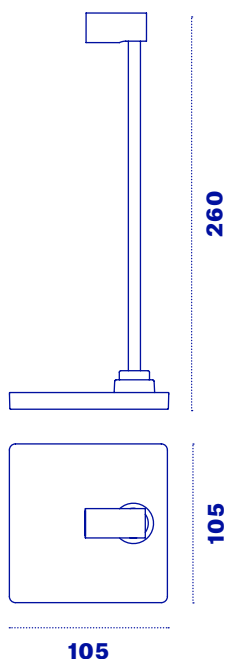

Halley S100 Short

Halley S100 Short is a square base LED lamp characterized by a 26 cm long adjustable styled spotlight, ideal for illuminating objects or works. The lamp can be installed using the Contatto fixing and power supply kit, or, in the wireless version, using the K-Wireless panel.

Magnetic fixing

Light

InDoor

Halley S100 Short

Technology	LED	
Temperature	● 3000K ○ 4000K	
Optic	POINTED	
CRI	90	
Use	INDOOR	

Contatto version (see page 110)	● 3000K	○ 4000K
Power	3 W	3 W
Lumen	300	320
Touch control	Yes	Yes

Wireless version (see page 112)	● 3000K	○ 4000K
Power	3 W	3 W
Lumen	300	320

Code	Color	Temperature	Installation
HAL-SC	White = B	3000°K = 3K	Contatto = C
	Black = N	4000°K = 4K	Wireless = W