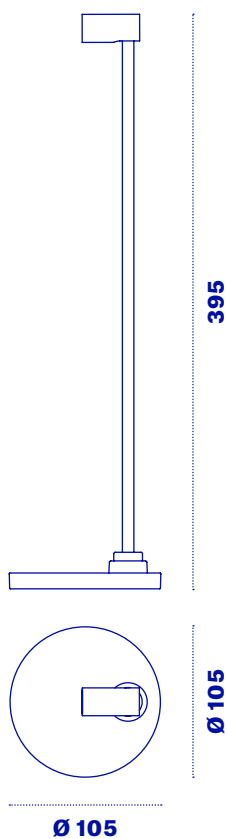

Halley C100

Halley C100 is a LED lamp with a circular base characterized by an adjustable styled spotlight 40 cm long, ideal for illuminating objects or works. The lamp can be installed using the Contatto fixing and power supply kit, or, in the wireless version, using the K-Wireless panel.

Magnetic fixing

Light

InDoor

Halley C100

Technology	LED
Temperature	● 3000K ○ 4000K
Optic	POINTED
CRI	90
Use	INDOOR

Contatto version (see page 110)	● 3000K ○ 4000K
Power	3 W 3 W
Lumen	300 320
Touch control	Yes Yes

Wireless version (see page 112)	● 3000K ○ 4000K
Power	3 W 3 W
Lumen	300 320

Code	Color	Temperature	Installation
HAL-C	White = B	3000°K = 3K	Contatto = C
	Black = N	4000°K = 4K	Wireless = W