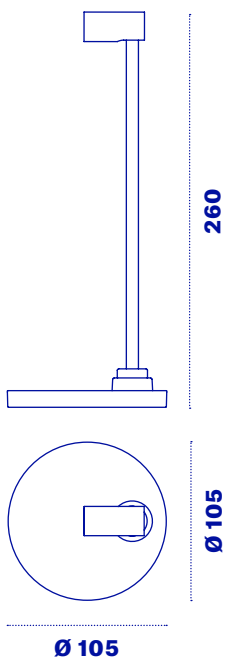

Halley C100 Short

Halley C100 Short is a LED lamp with a circular base characterized by a 26 cm long adjustable styled spotlight, ideal for illuminating objects or works. The lamp can be installed using the Contatto fixing and power supply kit, or, in the wireless version, using the K-Wireless panel.

Magnetic fixing

Light

InDoor

Halley C100 Short

Technology	LED
Temperature	<input checked="" type="radio"/> 3000K <input type="radio"/> 4000K
Optic	POINTED
CRI	90
Use	INDOOR

Contatto version (see page 110)	<input checked="" type="radio"/> 3000K <input type="radio"/> 4000K
Power	3 W 3 W
Lumen	300 320
Touch control	Yes Yes

Wireless version (see page 112)	<input checked="" type="radio"/> 3000K <input type="radio"/> 4000K
Power	3 W 3 W
Lumen	300 320

Code	Color	Temperature	Installation
HAL-CS	White = B	3000°K = 3K	Contatto = C
	Black = N	4000°K = 4K	Wireless = W