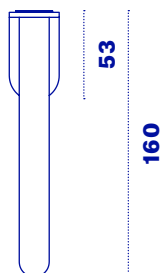

Flò

Flò is an elegant glass cruet supported by a magnetic support, which can be combined with any model from the Quadri collection. Essential and versatile, Flò can be used as a flower holder or as a room fragrance.

Magnetic fixing

InDoor

33

Flò

Use	INDOOR
-----	--------

Code	Color
------	-------

FLO-B	○ White
-------	---------

FLO-N	● Black
-------	---------